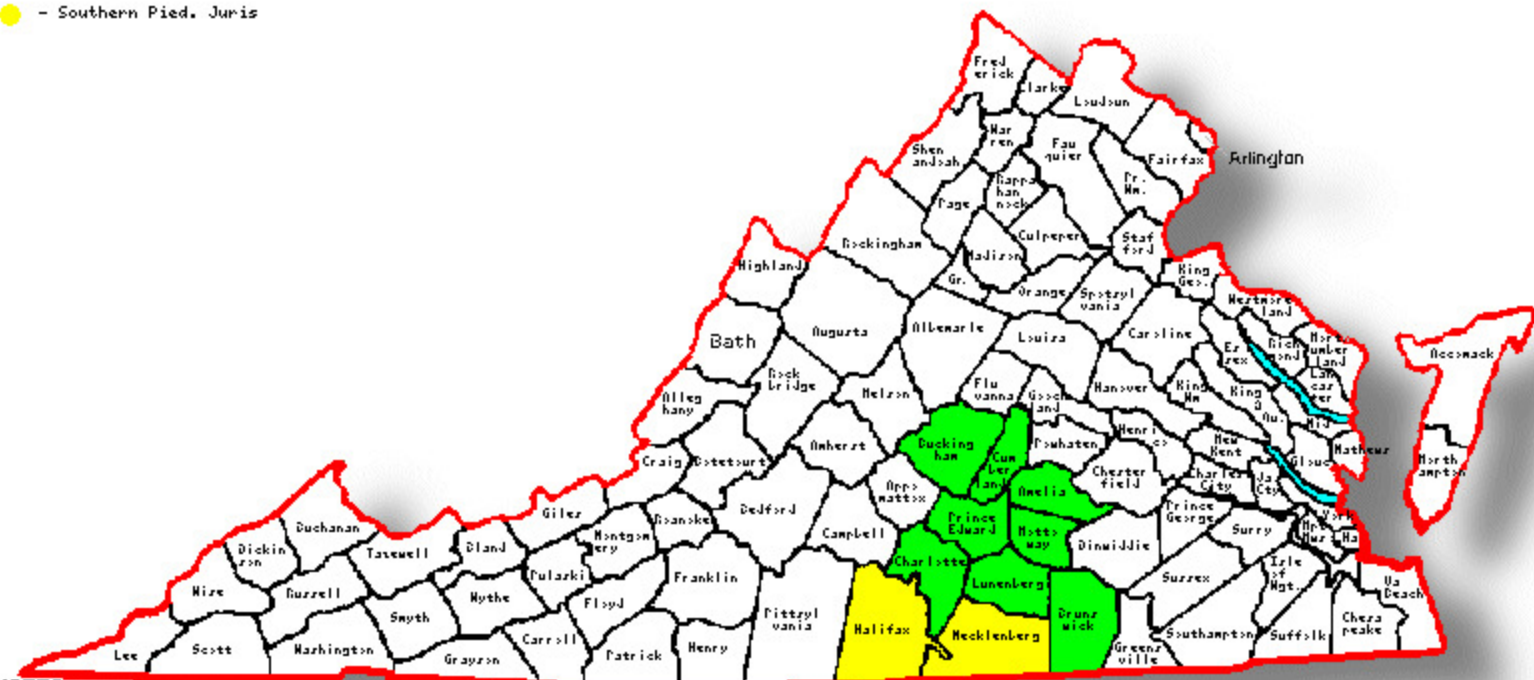

South Central AOR Jurisdiction Map (Green)

- - SCAR Jurisdiction
- - Southern Pied. Juris

NOTES:
Eastern 1/3 of Mecklenburg County is also the jurisdiction of South Central AOR. South Central AOR and Southern Piedmont LLAOR have a shared MLS agreement. SCAR MLS users can access the shared MLS to view SPLLAOR listings and vice versa.